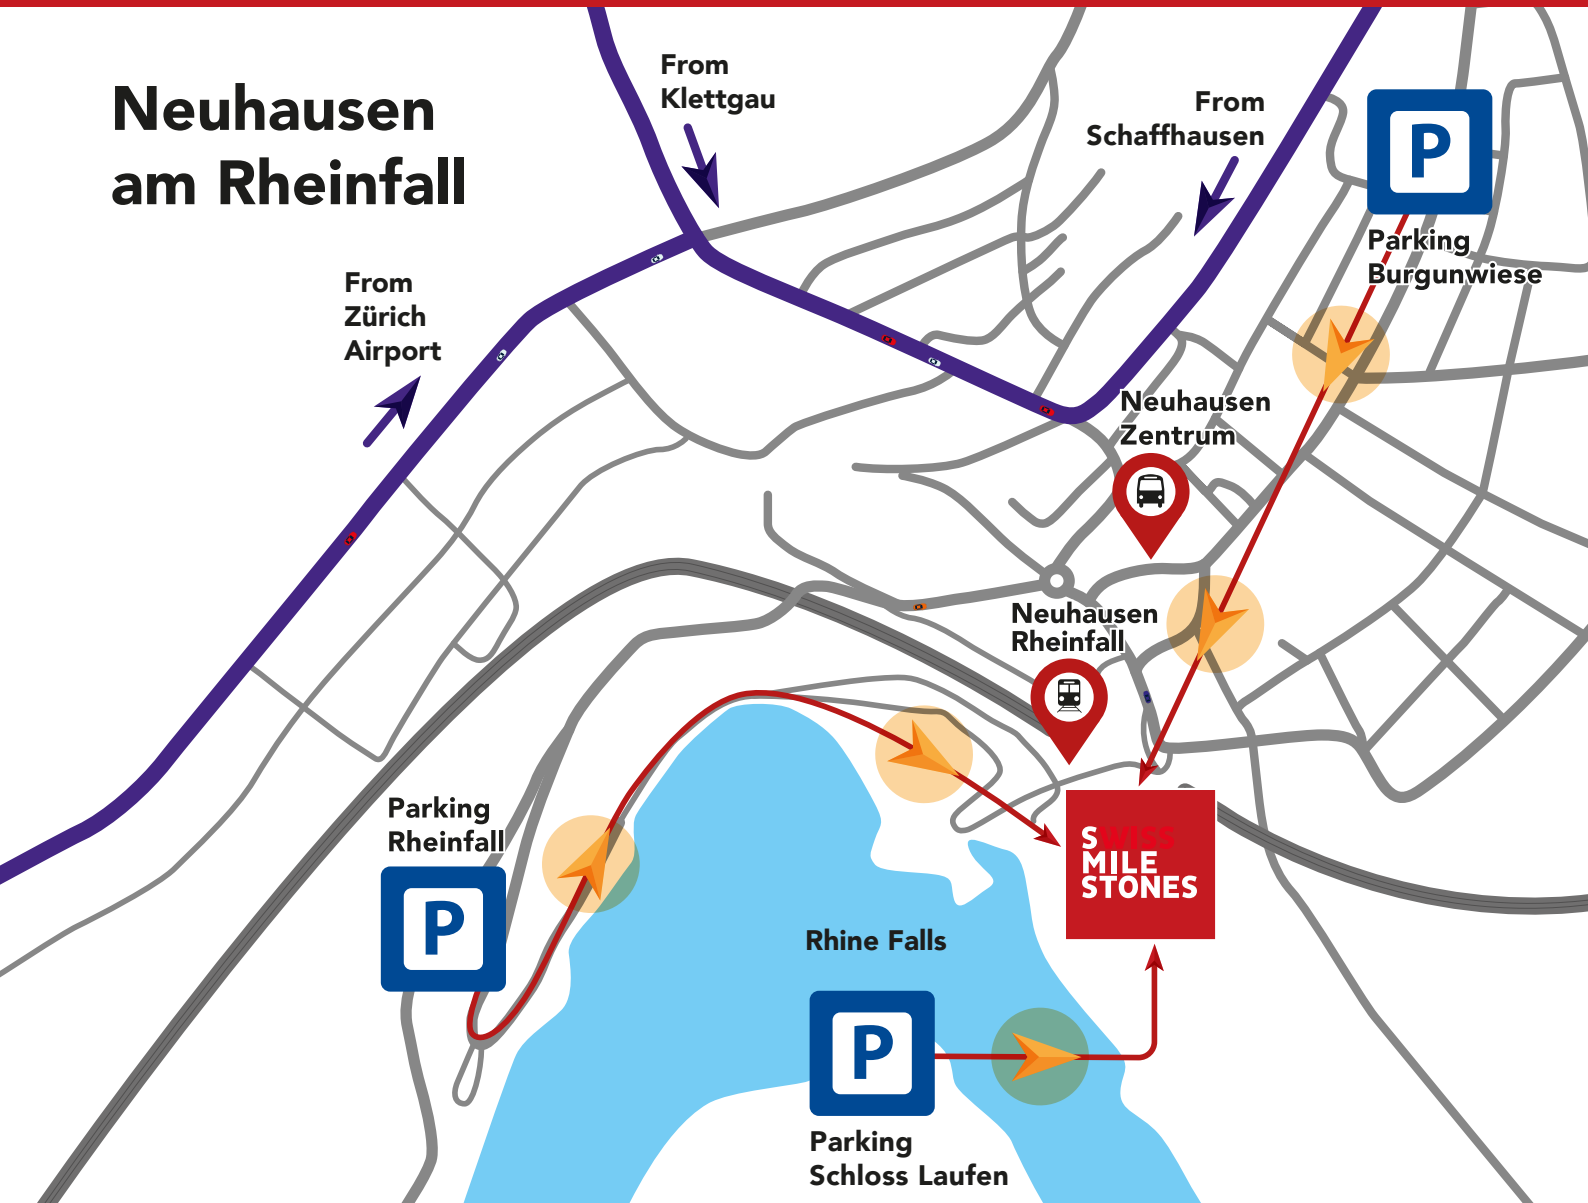

## Neuhausen am Rheinfall

**ARRIVAL BY TRAIN:** Be comfortable and visit us by train.

The S-Bahn station "Neuhausen Rheinfall" is only 50 metres away.

**ARRIVAL BY BUS:** Line 1 from Schaffhausen Station in the direction of Neuhausen,

Herbstäcker Bus stop "Neuhausen Zentrum"

**ARRIVAL BY CAR:** There are no parking spaces available directly on site.

Feel free to use the one of the many Rhine Falls' car parks in the area.

*Parking at the Rhine Falls:* Rheinfallquai 32, 8212 Neuhausen am Rheinfall - 750 metres on foot

*Parking at Burgunwiese:* Zentralstrasse 101, 8212 Neuhausen am Rheinfall - 650 metres on foot

*Parking at Schloss Laufen:* Schloss Laufen, 8447 Dachsen - 900 metres on foot

Smilestones AG  
Industrieplatz 3  
CH-8212 Neuhausen am Rheinfall  
Phone +41 52 674 70 70

**SWISS  
MILE  
STONES**  
MINIATURE WORLD  
AT THE RHINE FALLS